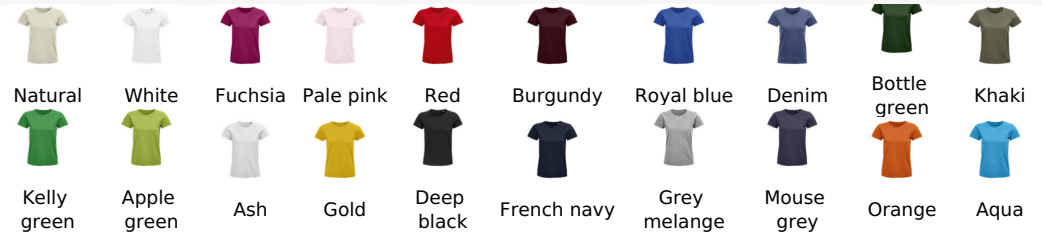

SOL'S PIONEER WOMEN

Quality

JERSEY 175
100% organically grown cotton
Natural finish for a softer and smoother feel
100% cotton ribbed collar

Style

Round neck
Neck tape
Fitted cut
Tubular

Sizes	S	M	L	XL	XXL	3XL*
A/B	61/41	63/44	65/47	67/50	69/53	71/56

PACKING

10

100

Carton size
weight :

FEATURES

page