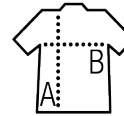

SOL'S PIONEER WOMEN

Quality

JERSEY 175
 100% organically grown cotton
 Natural finish for a softer and smoother feel
 100% cotton ribbed collar

Style

Round neck
 Neck tape
 Fitted cut
 Tubular

Sizes	S	M	L	XL	XXL	3XL*
A/B	61/41	63/44	65/47	67/50	69/53	71/56