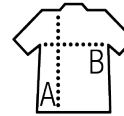

SOL'S PIONEER MEN

Quality

JERSEY 175
 100% organically grown cotton
 Natural finish for a softer and smoother feel
 100% cotton ribbed collar

Style

Round neck
 Neck tape
 Fitted cut
 Tubular

Sizes	XS	S	M	L	XL	XXL	3XL	4XL*
A/B	68/45	70/48	72/51	74/54	76/57	78/60	80/63	82/66