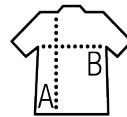

SOL'S PIONEER KIDS

Quality

JERSEY 175
 100% organically grown cotton
 Natural finish for a softer and smoother feel
 100% cotton ribbed collar

Style

Round neck
 Neck tape
 Fitted cut
 Tubular

Sizes	2 ans	4 ans	6 ans	8 ans	10 ans	12 ans
cm	86/94 cm	96/104 cm	106/116 cm	118/128 cm	130/140 cm	142/152
A/B	39/26	42/29	45/32	48/35	51/38	54/41

PACKING

10

100

Carton size
weight :

FEATURES

White

Pale pink

Red