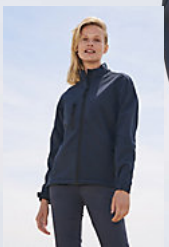

## Style

SPORTY  
 2 zipped side pockets  
 1 zipped chest pocket  
 Waist adjustable drawstring  
 Adjustable cuffs with self-gripping fastener

Sizes	S	M	L	XL	XXL	3XL	4XL
A/B	69/56	71/59	73/62	75/65	77/68	79/71	81/74

## FEATURES

White

Absinthe  
green

Pepper  
red

Abyss  
blue

Royal  
blue

Bottle  
green

Army

Black

Grey  
melange

Charcoal  
grey

Dark  
chocolate

SOL'S ROXY  
46800

page