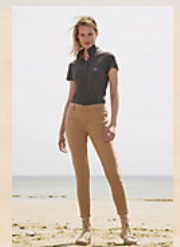

SOL'S JULES MEN - LENGTH 33

Quality

TWILL 240
98% cotton, 2% elastane

Style

CLASSIC
Zip fly
Belt loops
2 front Italian pockets
1 small front pocket
2 rear piped pockets

Sizes	38	40	42	44	46	48	50	52
A/B	84/40,5	84/42,5	84/44,5	84/46,5	84/48,5	84/50,5	84/52,5	84/54,
US/UK	28	30	32	34	36	38	40	42
IT	44	46	48	50	52	54	56	58

PACKING

1 **20** Carton size 60 x 40 x 25 cm
weight : 12,46 kg

FEATURES

- Sunset pink
- White
- Poppy red
- Kelly green
- Black
- French navy
- Charcoal grey
- Ultramarine
- Chestnut

SOL'S JULES WOMEN
01425