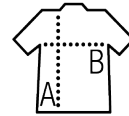

## Style

CLASSIC  
Set in sleeves  
Cut and sewn  
Kangaroo pockets  
Lined hood without drawstring

Sizes	4 years	6 years	8 years	10 years	12 years
cm	96/104 cm	106/116 cm	118/128 cm	130/140 cm	142/152 cm
A/B	47/36	50/38	53/40	57/43	61/46