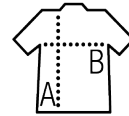

SOL'S REGENT

Quality

JERSEY 150
 100% semi-combed Ringspun cotton
 Reinforcing tape on neck
 Elastane rib collar

Style

CLASSIC
 Short sleeves
 Tubular

Sizes	XXS*	XS	S	M	L	XL	XXL	3XL**	4XL***
A/B	60/46	64/48	70/50	72/53	74/56	76/59	78/62	80/65	82/68

PACKING

10

100

Carton size : 57 x 38 x 32 cm
 weight : 14,4 kg

FEATURES

SOL'S MISS
11386

page